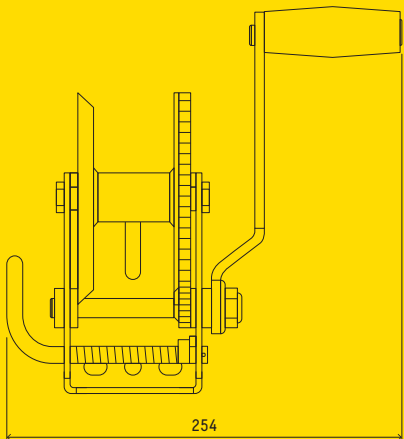

ATLANTIC
300kg
Cadet
Boat Winch

PRODUCT	CAPACITY	GEAR RATIO	CABLE TYPE	HOOK TYPE
CMW002W	300kg (660lb)	3:1	4.5m Webbing strap	S Hook
SMW007R	300kg (660lb)	3:1	6m x 4mm rope	S Hook
CMW005W	550kg (1200lb)	4:1	6m Webbing strap	S Hook
SMW008R	550kg (1200lb)	4:1	6m x 4mm rope	S Hook

**Also available with
Atlantic Rope**

These entry-level winches are perfect for those looking for an economical winch with real performance. Available in two different gear ratio sizes – our Cadet Boat Winch range have load capacity ratings operating from 300kg up to 550kg.

For more information call 1300 214 049, visit our website at atlanticproducts.com.au or email sales@atlanticproducts.com.au

ATLANTIC

WINCHES

	CMW002W	SMW007R	CMW005W	SMW008R
GEAR RATIO	3:1		4:1	
CABLE/WEBBING/ROPE TYPE	Webbing Strap		Webbing Strap	
HOOK TYPE	S Hook		S Hook	
APPLICATION	Incline Pull (Boat Trailer)		Incline Pull (Boat Trailer)	
CABLE/WEBBING/ROPE LENGTH (MAXIMUM LENGTH)	4.5m –		6m –	
CAPACITY	300kg (660lb)		550kg (1200lb)	
RATCHET TYPE	Lever Action		Lever Action	
UNIT WEIGHT	2.4kg		3.0kg	
TOTAL DIMENSIONS (W X H X D)	257 x 120 x 155		254 x 144 x 193	
BARCODE NUMBER	9337451000862		9337451000879	

3:1 CADET BOAT WINCH DIMENSIONS

4:1 CADET BOAT WINCH DIMENSIONS

For more information call 1300 214 049, visit our website at atlanticproducts.com.au or email sales@atlanticproducts.com.au