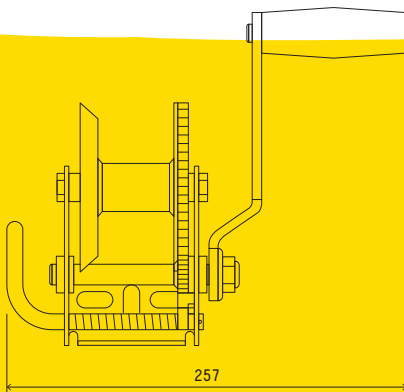

ATLANTIC
300kg
Cadet
Boat Winch

PRODUCT	CAPACITY	GEAR RATIO	CABLE TYPE	HOOK TYPE
CMW002W	300kg (660lb)	3:1	4.5m Webbing strap	S Hook
SMW007R	300kg (660lb)	3:1	6m x 4mm rope	S Hook
CMW005W	550kg (1200lb)	4:1	6m Webbing strap	S Hook
SMW008R	550kg (1200lb)	4:1	6m x 4mm rope	S Hook

**Also available with
Atlantic Rope**

These entry-level winches are perfect for those looking for an economical winch with real performance. Available in two different gear ratio sizes – our Cadet Boat Winch range have load capacity ratings operating from 300kg up to 550kg.

For more information call 1300 214 049, visit our website at atlanticproducts.com.au or email sales@atlanticproducts.com.au

ATLANTIC

WINCHES

	CMW002W	SMW007R	CMW005W	SMW008R
GEAR RATIO	3:1		4:1	
CABLE/WEBBING/ROPE TYPE	Webbing Strap		Webbing Strap	
HOOK TYPE	S Hook		S Hook	
APPLICATION	Incline Pull (Boat Trailer)		Incline Pull (Boat Trailer)	
CABLE/WEBBING/ROPE LENGTH (MAXIMUM LENGTH)	4.5m –		6m –	
CAPACITY	300kg (660lb)		550kg (1200lb)	
RATCHET TYPE	Lever Action		Lever Action	
UNIT WEIGHT	2.4kg		3.0kg	
TOTAL DIMENSIONS (W X H X D)	257 x 120 x 155		254 x 144 x 193	
BARCODE NUMBER	9337451000862		9337451000879	

3:1 CADET BOAT WINCH DIMENSIONS

4:1 CADET BOAT WINCH DIMENSIONS

For more information call 1300 214 049, visit our website at atlanticproducts.com.au or email sales@atlanticproducts.com.au