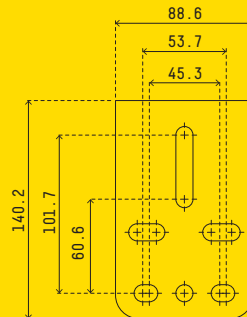

ATLANTIC
300kg
Cadet
Boat Winch

PRODUCT	CAPACITY	GEAR RATIO	CABLE TYPE	HOOK TYPE
CMW002W	300kg (660lb)	3:1	4.5m Webbing strap	S Hook
SMW007R	300kg (660lb)	3:1	6m x 4mm rope	S Hook
CMW005W	550kg (1200lb)	4:1	6m Webbing strap	S Hook
SMW008R	550kg (1200lb)	4:1	6m x 4mm rope	S Hook

**Also available with
Atlantic Rope**

These entry-level winches are perfect for those looking for an economical winch with real performance. Available in two different gear ratio sizes – our Cadet Boat Winch range have load capacity ratings operating from 300kg up to 550kg.

For more information call 1300 214 049, visit our website at atlanticproducts.com.au or email sales@atlanticproducts.com.au

ATLANTIC

WINCHES

	CMW002W	SMW007R	CMW005W	SMW008R
GEAR RATIO	3:1		4:1	
CABLE/WEBBING/ROPE TYPE	Webbing Strap		Webbing Strap	
HOOK TYPE	S Hook		S Hook	
APPLICATION	Incline Pull (Boat Trailer)		Incline Pull (Boat Trailer)	
CABLE/WEBBING/ROPE LENGTH (MAXIMUM LENGTH)	4.5m –		6m –	
CAPACITY	300kg (660lb)		550kg (1200lb)	
RATCHET TYPE	Lever Action		Lever Action	
UNIT WEIGHT	2.4kg		3.0kg	
TOTAL DIMENSIONS (W X H X D)	257 x 120 x 155		254 x 144 x 193	
BARCODE NUMBER	9337451000862		9337451000879	

3:1 CADET BOAT WINCH DIMENSIONS

4:1 CADET BOAT WINCH DIMENSIONS

For more information call 1300 214 049, visit our website at atlanticproducts.com.au or email sales@atlanticproducts.com.au