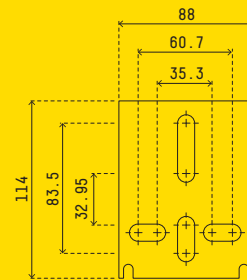

ATLANTIC
300kg
Cadet
Boat Winch

PRODUCT	CAPACITY	GEAR RATIO	CABLE TYPE	HOOK TYPE
CMW002W	300kg (660lb)	3:1	4.5m Webbing strap	S Hook
SMW007R	300kg (660lb)	3:1	6m x 4mm rope	S Hook
CMW005W	550kg (1200lb)	4:1	6m Webbing strap	S Hook
SMW008R	550kg (1200lb)	4:1	6m x 4mm rope	S Hook

**Also available with
Atlantic Rope**

These entry-level winches are perfect for those looking for an economical winch with real performance. Available in two different gear ratio sizes – our Cadet Boat Winch range have load capacity ratings operating from 300kg up to 550kg.

For more information call 1300 214 049, visit our website at atlanticproducts.com.au or email sales@atlanticproducts.com.au

ATLANTIC

WINCHES

	CMW002W	SMW007R	CMW005W	SMW008R
GEAR RATIO	3:1		4:1	
CABLE/WEBBING/ROPE TYPE	Webbing Strap		Webbing Strap	
HOOK TYPE	S Hook		S Hook	
APPLICATION	Incline Pull (Boat Trailer)		Incline Pull (Boat Trailer)	
CABLE/WEBBING/ROPE LENGTH (MAXIMUM LENGTH)	4.5m –		6m –	
CAPACITY	300kg (660lb)		550kg (1200lb)	
RATCHET TYPE	Lever Action		Lever Action	
UNIT WEIGHT	2.4kg		3.0kg	
TOTAL DIMENSIONS (W X H X D)	257 x 120 x 155		254 x 144 x 193	
BARCODE NUMBER	9337451000862		9337451000879	

3:1 CADET BOAT WINCH DIMENSIONS

4:1 CADET BOAT WINCH DIMENSIONS

For more information call 1300 214 049, visit our website at atlanticproducts.com.au or email sales@atlanticproducts.com.au